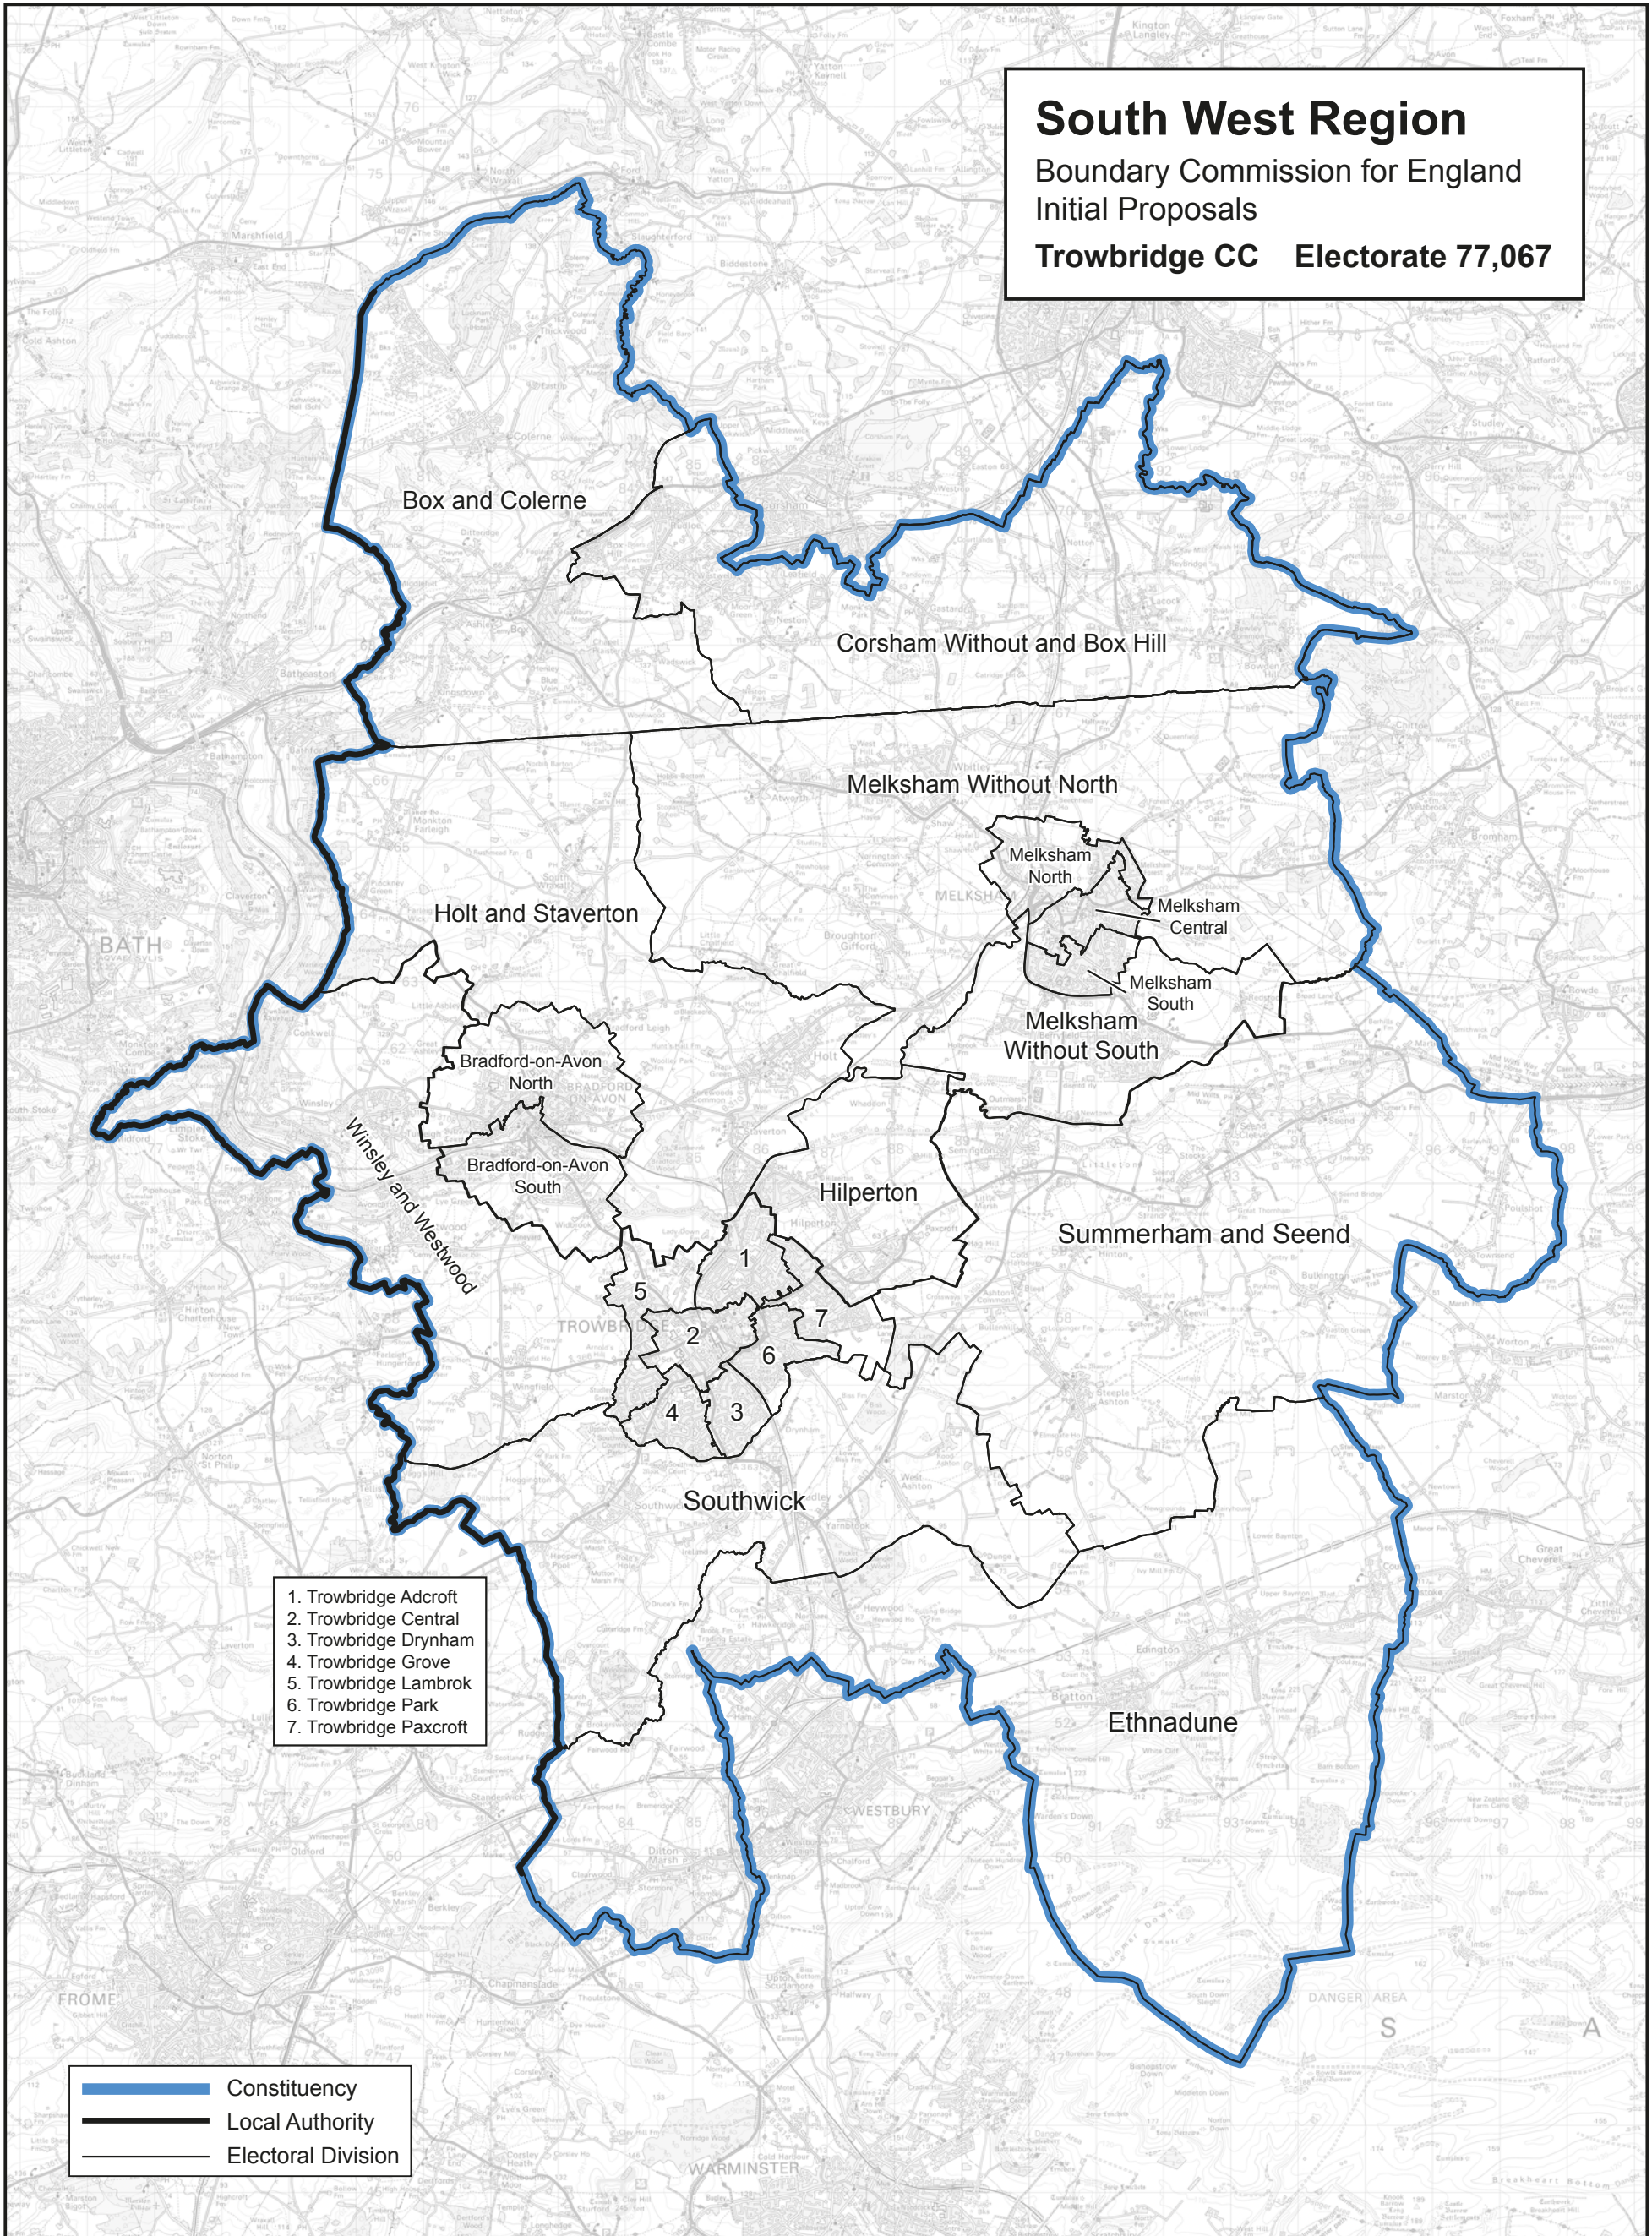

South West Region

Boundary Commission for England
Initial Proposals

Trowbridge CC **Electorate 77,067**

This mapping extract has been produced from Ordnance Survey's mapping data on behalf of the Boundary Commission for England © Crown copyright 2011.